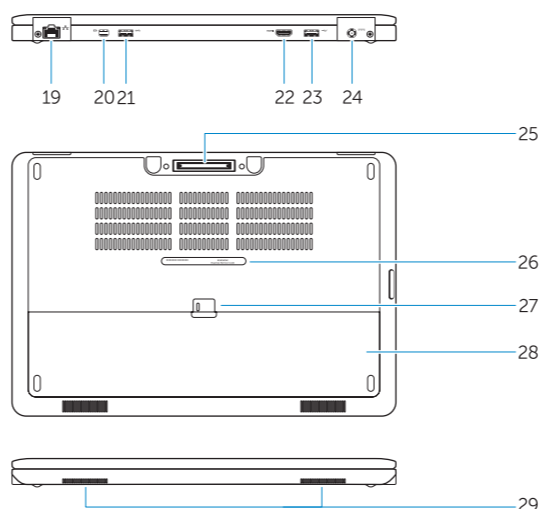

P40G002

Computer model

Model računala | Számítógép modell

Модель компьютера | Model računara

Latitude 7450/E7450

Features

Značajke | Jellemzők | Характеристики | Funkcije

1. Battery-status light
2. Hard-drive activity light
3. Power-status light
4. Microphones
5. Camera
6. Camera-status light
7. Hard-drive activity light
8. Battery-status light
9. Wireless-status light
10. Security-cable slot
11. Power button
12. USB 3.0 connector
13. Headset connector
14. Contactless smart-card reader / Near Field Communication (NFC) reader (optional)
15. Fingerprint reader (optional)
16. Touchpad
17. Smart card reader (optional)
18. Memory card reader
19. Network connector
20. Mini-DisplayPort connector
21. USB 3.0 connector
22. HDMI connector
23. USB 3.0 connector with PowerShare
24. Power connector
25. Dock connector (optional)
26. Service-tag label
27. Battery release latch
28. Battery
29. Speakers